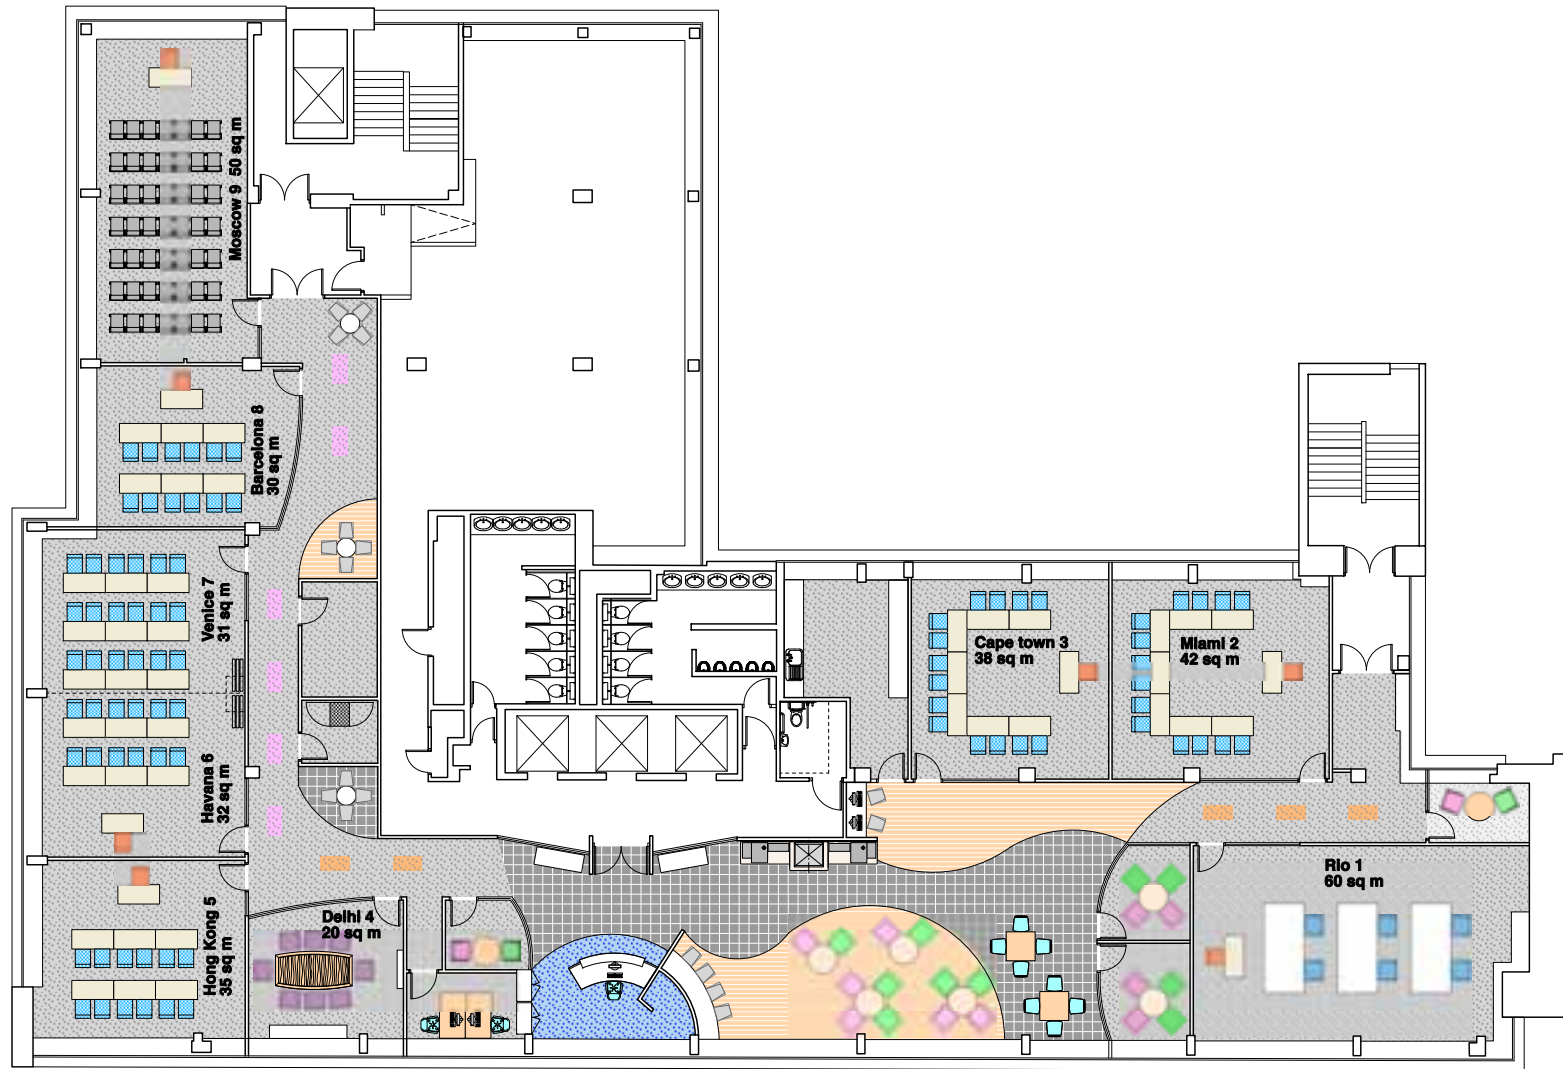

120 Moorgate - Moorgate, London

Third Floor

Capacities

Third Floor

Rooms	Dimensions (m)	Theatre	Cabaret	U-shape	Classroom	Boardroom
Moscow	L10m x W4.4m x H2.36	50	24	24	24	26
Barcelona	L5.7m x W5.0m x H2.36m	28	12	12	14	16
Delhi	L4.9m x W3.7m x H2.36	10	N/A	N/A	N/A	8
Rio	L9.4m x W5.9m x H2.36m	64	36	24	28	28
Hong Kong	H6.2m x W5.3m x H2.36m	30	16	14	20	18
Havana Suite	L10.0m x W6.2m x H2.36m	70	36	30	28	32
Havana	L6.5m x H5.0m x H2.36m	30	12	12	14	16
Venice	L6.2m x W5m x H2.36m	30	12	12	14	16
Miami	L5.9m x W6.8m x H2.36	42	18	18	22	24
Syndicate 1	L3.5m x W1.8m x H2.36m	N/A	N/A	N/A	N/A	4
Syndicate 2	L2.8m x W2.9m x H2.36m	N/A	N/A	N/A	N/A	4
Syndicate 3	L2.8m x W3.1m x H2.36m	N/A	N/A	N/A	N/A	4
Syndicate 5	L3.4m x W2m x H2.36m	N/A	N/A	N/A	N/A	4
Cape Town	L6.2m x W6.3m x H2.36m	42	18	18	22	24