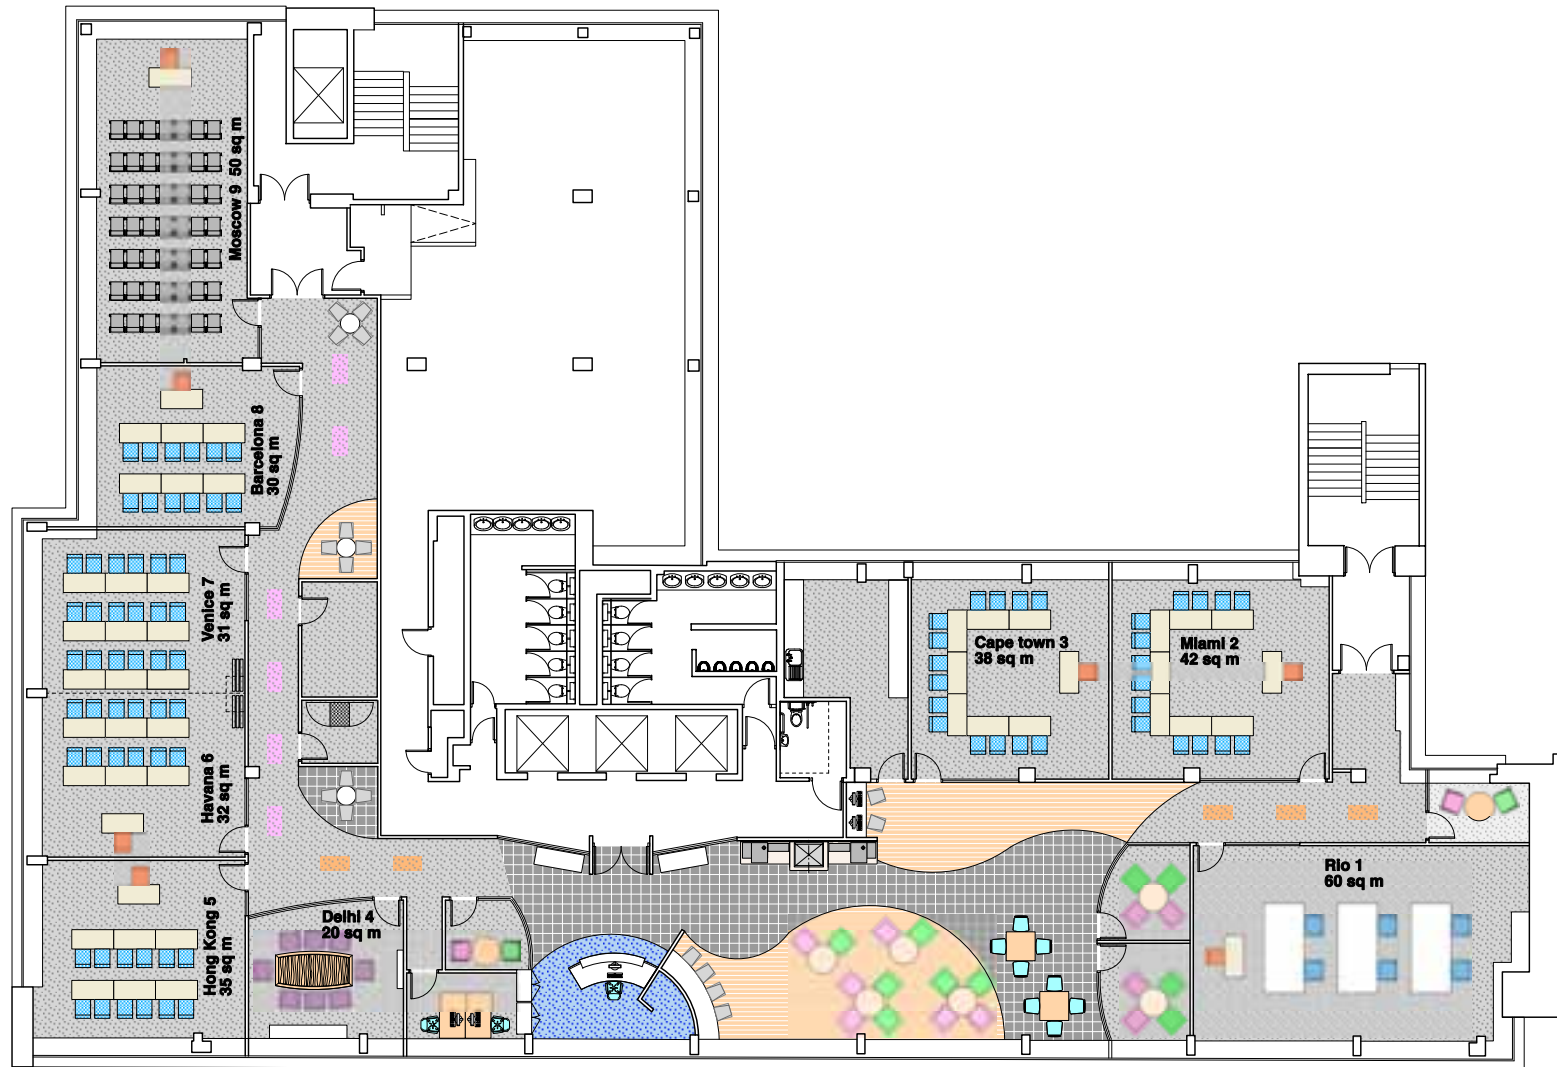

120 Moorgate - Moorgate, London

Third Floor

Capacities

Third Floor

Rooms	Dimensions (m)	Theatre	Cabaret	U-shape	Classroom	Boardroom
Moscow	L10 x W4.4 x H2.36	50	24	24	24	26
Barcelona	L5 x W5.7 x H2.36	28	12	12	14	16
Delhi	L4.9 x W3.7 x H2.36	10	N/A	N/A	N/A	8
Rio	L9.4 x W5.9 x H2.36	64	36	24	28	28
Hong Kong	L5.3 x W6.2 x H2.36	30	16	14	20	18
Havana Suite	L10 x W6.2 x H2.36	70	36	30	28	32
Havana	L5 x W6.5 x H2.36	30	12	12	14	16
Venice	L5 x W6.2 x H2.36	30	12	12	14	16
Miami	L6.8 x W5.9 x H2.36	42	18	18	22	24
Syndicate 1	L3.5 x W1.8 x H2.36	N/A	N/A	N/A	N/A	4
Syndicate 2	L2.9 x W2.8 x H2.36	N/A	N/A	N/A	N/A	4
Syndicate 3	L3.1 x W2.8 x H2.36	N/A	N/A	N/A	N/A	4
Syndicate 4	L3.4 x W2 x H2.36	N/A	N/A	N/A	N/A	4
Cape Town	L6.3 x W6.2 x H2.36	42	18	18	22	24