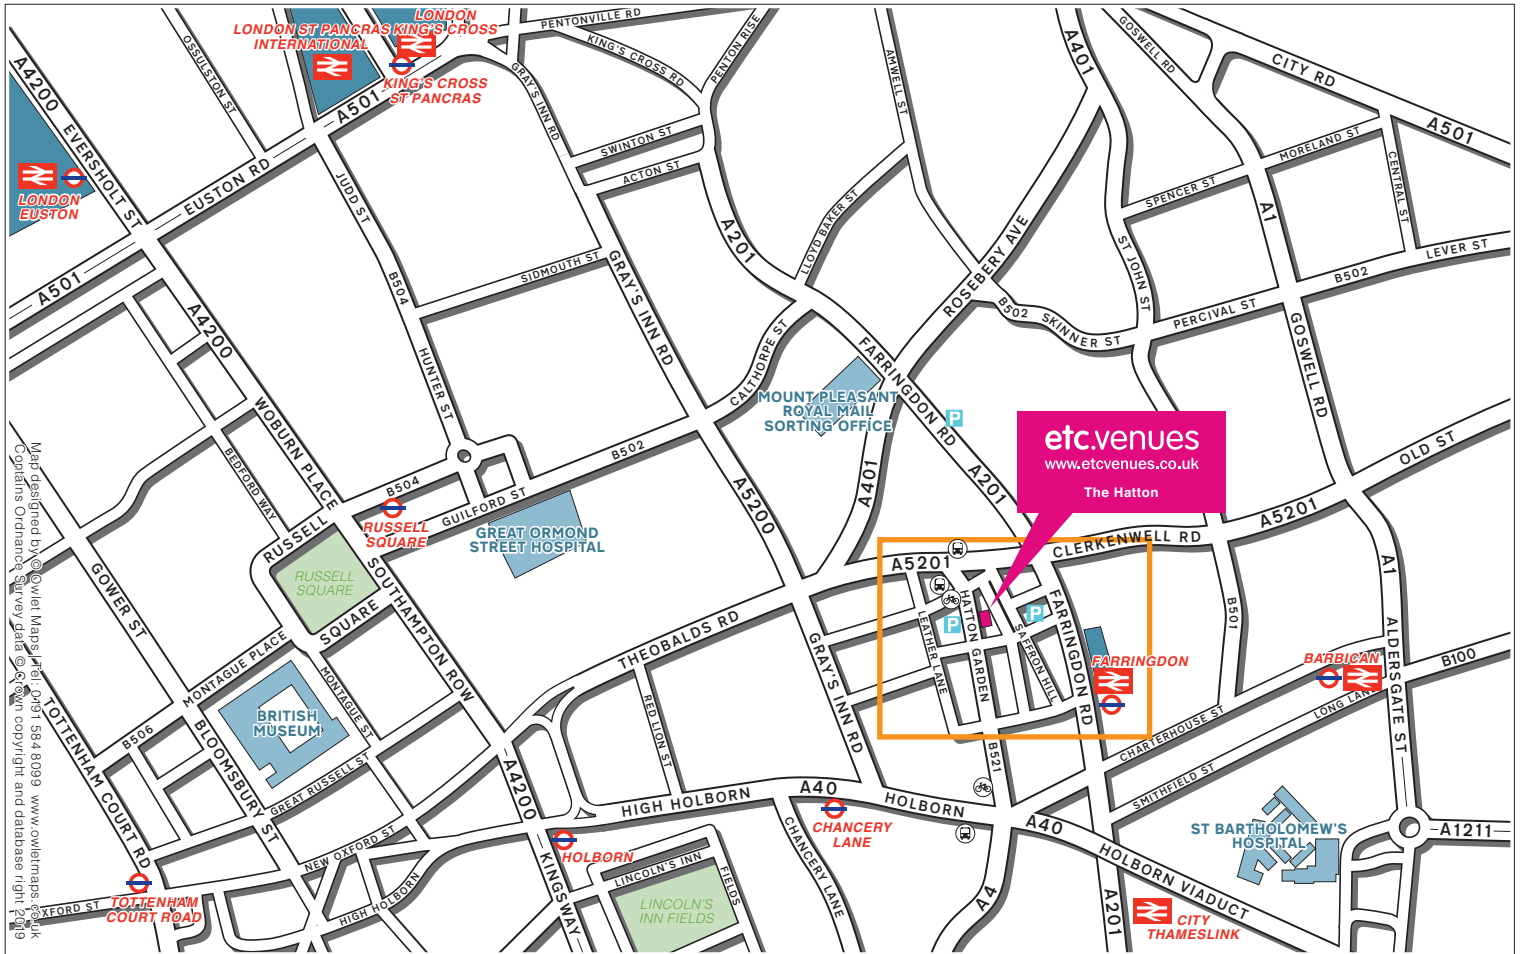

- **By Train, Farringdon Thameslink**
  Exit the station onto Cowcross Street, turn right and cross over Farringdon Road onto Greville Street. Hatton Garden is the third turn on the right.

- **Kings Cross**
  Take Metropolitan, Circle or Hammersmith and City underground lines to Farringdon station and follow instructions as above.

- **By Bus**
  The Hatton is served by a number of bus routes at both ends of Hatton Garden including 55, 243, 8, 17, 25, 45, 46, 242 and 341.

- **By London Cycle Scheme**
  There are two "Boris Bike" docking stations – one opposite the venue and another located at the Holborn end of Hatton Garden.

- **Parking**
  There are three NCP car parks within close proximity of The Hatton, one directly opposite the building. The other two are located on Cross Street (Saffron Hill NCP) and on Bowling Green Lane (off Farringdon Road).

The Hatton is located very close to public transport links ensuring an easy journey and allowing you to avoid the congestion charge. However if you do need to drive please remember the venue sits within the congestion charge zone – for further information visit www.cclondon.com