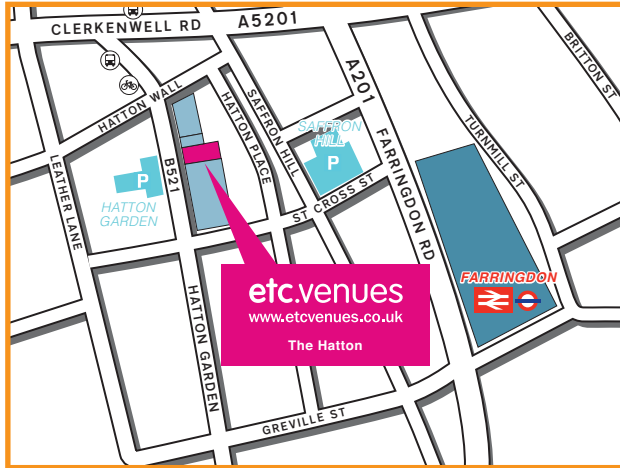

# How to find etc.venues The Hatton

**etc.venues The Hatton is located in London's Diamond District in Hatton Garden.**

-  **By Underground, Farringdon Station (Metropolitan, Circle, Hammersmith and City lines)**  
*Option 1:* Turn left onto Turnmill Street. At the end turn left onto Clerkenwell Road. Hatton Garden is the third turn on the left.  
*Option 2:* Turn right onto Turnmill Street. Turn right onto Cowcross Street. Walk past the station entrance. Cross Farringdon Road onto Greville Street. Hatton Garden is the third turn on the right.

-  **By Train, Farringdon Thameslink**  
Exit the station onto Cowcross Street, turn right and cross over Farringdon Road onto Greville Street. Hatton Garden is the third turn on the right.

-  **Kings Cross**  
Take Metropolitan, Circle or Hammersmith and City underground lines to Farringdon station and follow instructions as above.

-  **Parking**  
There are three NCP car parks within close proximity of The Hatton, one directly opposite the building. The other two are located on Cross Street (Saffron Hill NCP) and on Bowling Green Lane (off Farringdon Road).

The Hatton is located very close to public transport links ensuring an easy journey and allowing you to avoid the congestion charge. However if you do need to drive please remember the venue sits within the congestion charge zone – for further information visit [www.cclondon.com](http://www.cclondon.com)