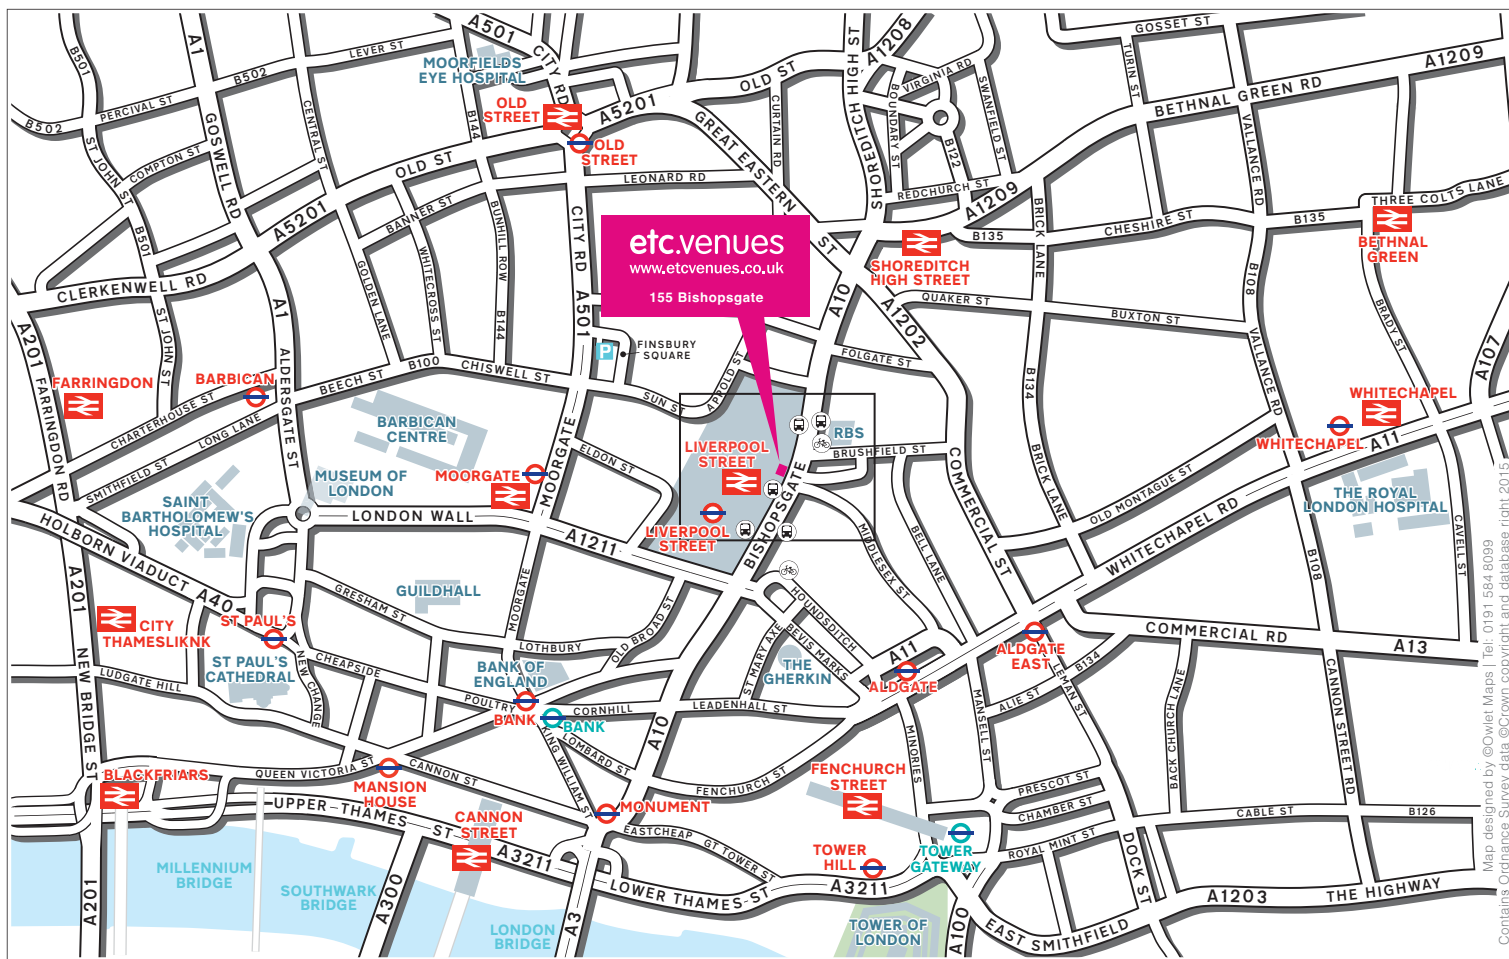

155 Bishopsgate, London, EC2M 3YD

etc.venues
www.etcvenues.co.uk

Tel: 020 3735 4400 Fax: 020 7105 6051
Email: 155bishopsgate@etcvenues.co.uk
Sat nav: 51.518768, -0.079881

Map designed by Cowlet Maps | Tel: 0191 584 8099
Contains Ordnance Survey data © Crown copyright and database right 2015