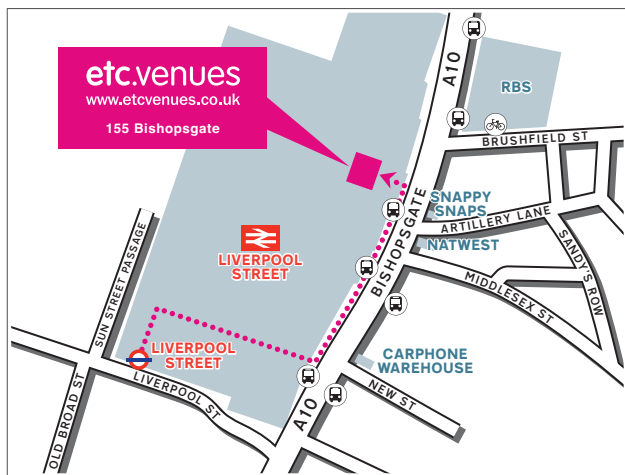

155 Bishopsgate, London, EC2M 3YD

etc.venues
www.etcvenues.co.uk

Tel: 020 3735 4400 Fax: 020 7105 6051
Email: 155bishopsgate@etcvenues.co.uk
Sat nav: 51.518768, -0.079881

Map designed by Cowlet Maps | Tel: 0191 584 8099
Contains Ordnance Survey data © Crown copyright and database right 2015