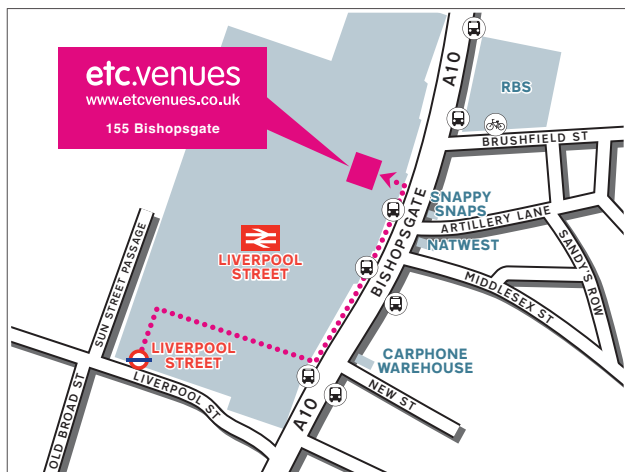

155 Bishopsgate, London, EC2M 3YD

etc.venues
www.etcvenues.co.uk

Tel: 020 3735 4400 Fax: 020 7105 6051
Email: 155bishopsgate@etcvenues.co.uk
Sat nav: 51.518768, -0.079881

Map designed by Cowlet Maps | Tel: 0191 584 8099
Contains Ordnance Survey data © Crown copyright and database right 2015