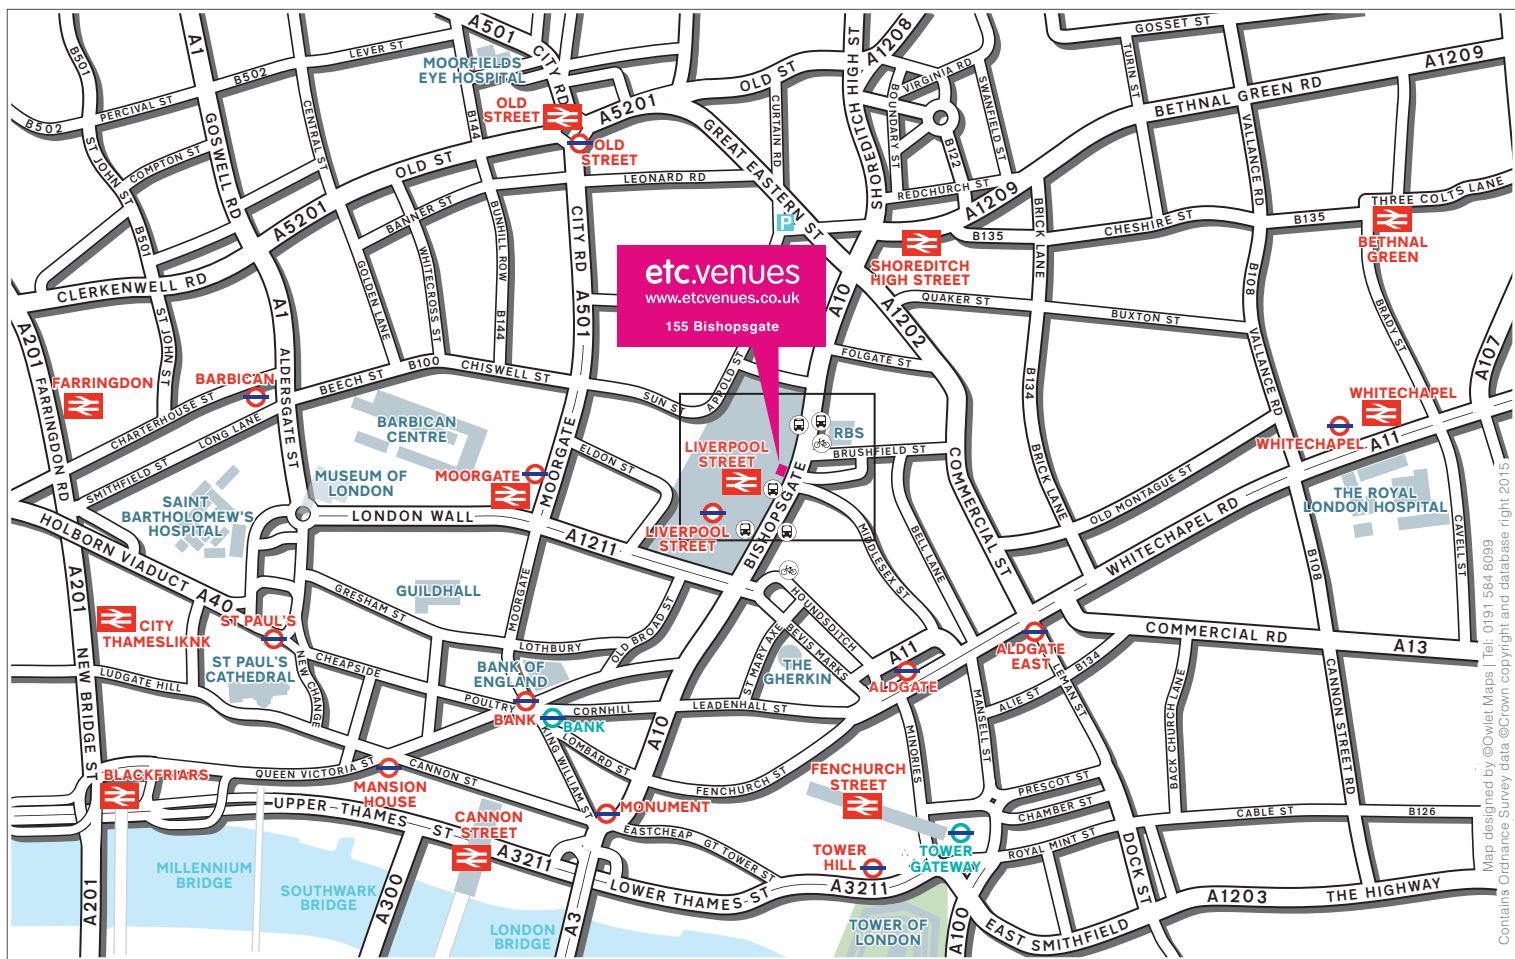

155 Bishopsgate, London, EC2M 3YD

etc.venues
www.etcvenues.co.uk

Tel: 020 3735 4400 Fax: 020 7105 6051
Email: 155bishopsgate@etcvenues.co.uk
Sat nav: 51.518768, -0.079881

Map designed by Cowlet Maps | Tel: 0191 584 8099
Contains Ordnance Survey data © Crown copyright and database right 2015