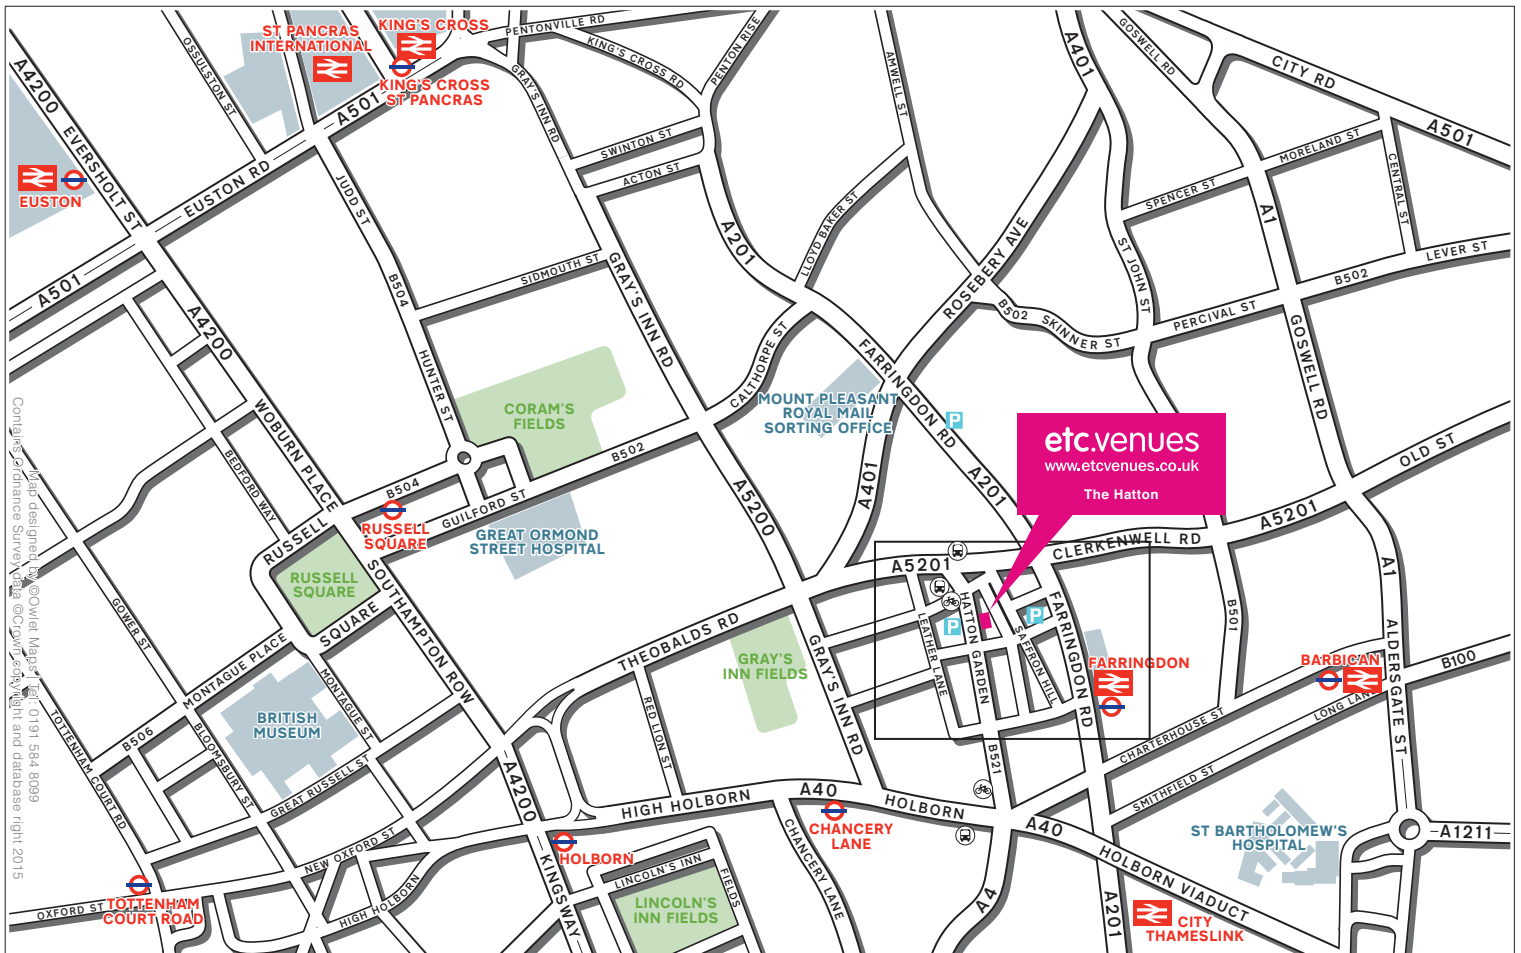

The Hatton, 51-53 Hatton Garden, London EC1N 8HN

etc.venues
www.etcvenues.co.uk

Sales Office: 020 7421 9111 Switchboard: 0207 242 4123 Fax: 0207 242 1818
Email: hatton@etcvenues.co.uk
Sat nav: 51.521313, -0.108660