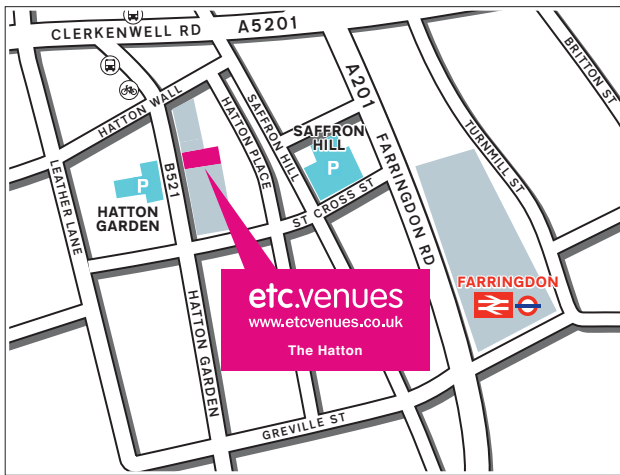

## How to find etc.venues The Hatton

**etc.venues The Hatton is located in London's Diamond District in Hatton Garden.**

-  **By Underground, Farringdon Station (Metropolitan, Circle, Hammersmith and City lines)**  
*Option 1:* Turn left onto Turnmill Street. At the end turn left onto Clerkenwell Road. Hatton Garden is the third turn on the left.  
*Option 2:* Turn right onto Turnmill Street. Turn right onto Cowcross Street. Walk past the station entrance. Cross Farringdon Road onto Greville Street. Hatton Garden is the third turn on the right.

-  **By Bus**  
The Hatton is served by a number of bus routes at both ends of Hatton Garden including 55, 243, 8, 17, 25, 45, 46, 242 and 341.

-  **By London Cycle Scheme**  
There are two "Boris Bike" docking stations – one opposite the venue and another located at the Holborn end of Hatton Garden.

-  **Parking**  
There are three NCP car parks within close proximity of The Hatton, one directly opposite the building. The other two are located on Cross Street (Saffron Hill NCP) and on Bowling Green Lane (off Farringdon Road). We also have preferential rates with City and Suburban Parking at [www.gotocsp.com](http://www.gotocsp.com)

The Hatton is located very close to public transport links ensuring an easy journey and allowing you to avoid the congestion charge. However if you do need to drive please remember the venue sits within the congestion charge zone – for further information visit [www.cclondon.com](http://www.cclondon.com)