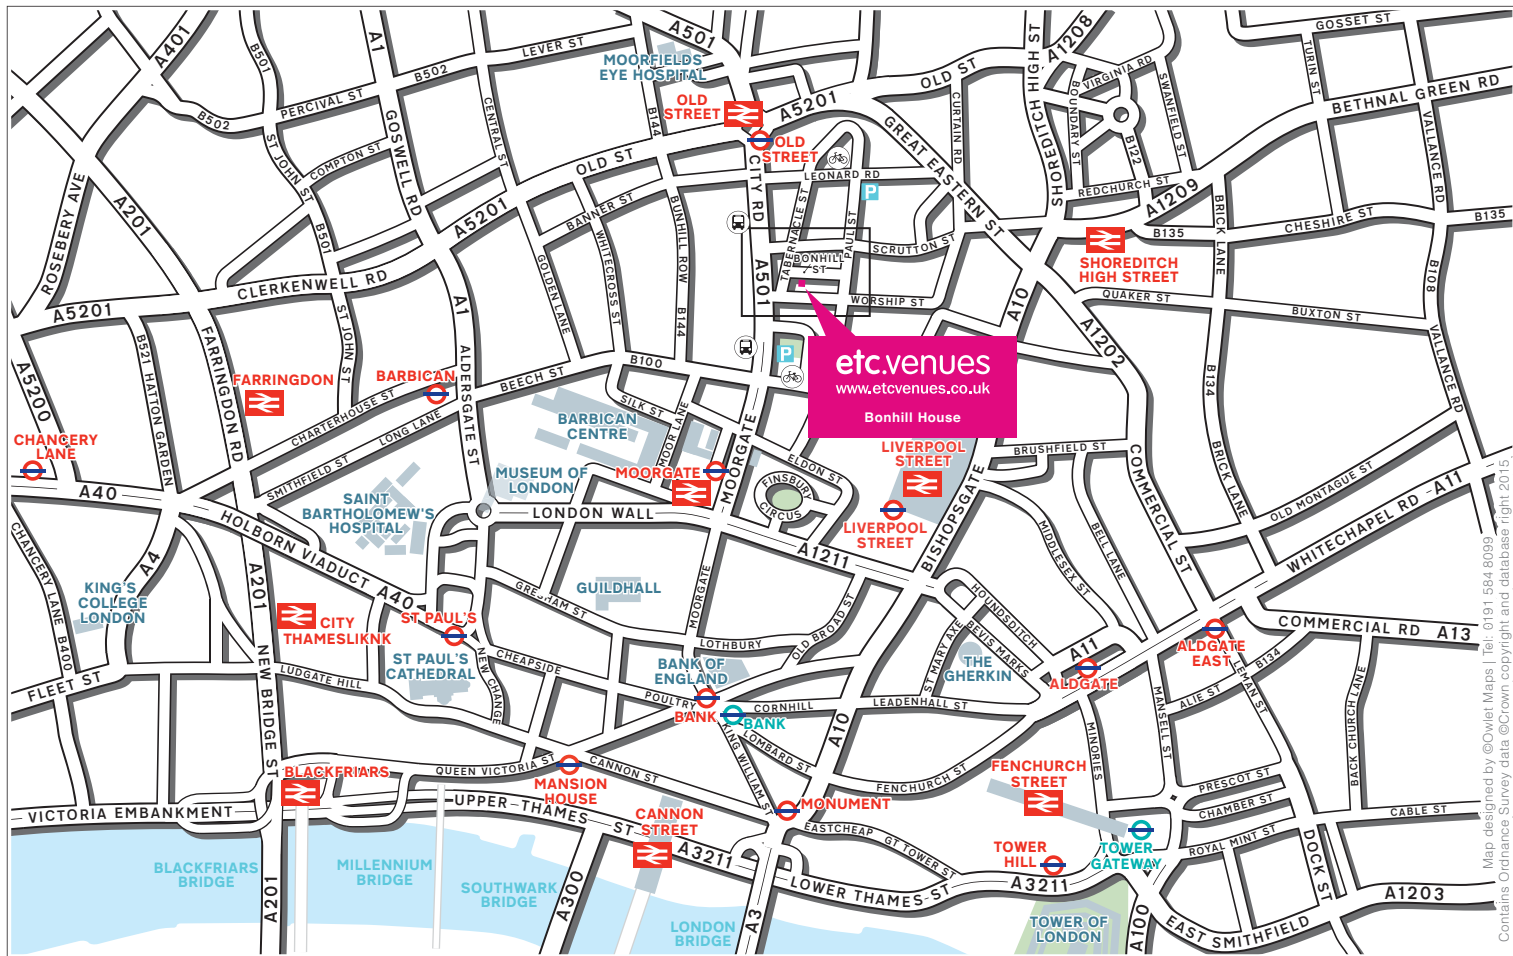

Bonhill House, 1-3 Bonhill Street, London, EC2A 4BX

etc.venues
www.etcvenues.co.uk

Tel: 020 7588 2334 Fax: 020 7588 2326
Email: bonhill@etcvenues.co.uk
Sat nav: 51.522684, -0.086065