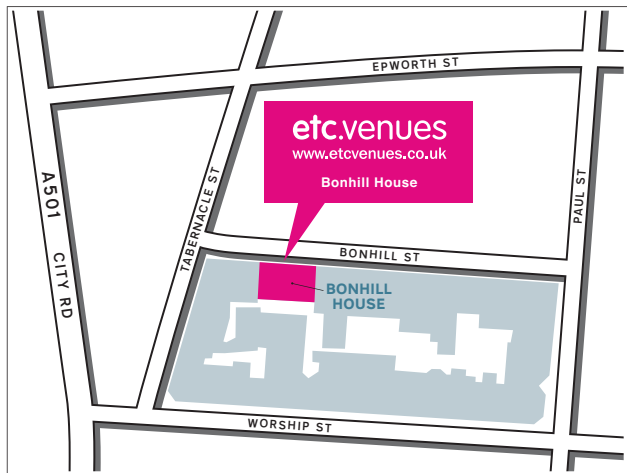

Bonhill House, 1-3 Bonhill Street, London, EC2A 4BX

etc.venues
www.etcvenues.co.uk

Tel: 020 7588 2334 Fax: 020 7588 2326
Email: bonhill@etcvenues.co.uk
Sat nav: 51.522684, -0.086065