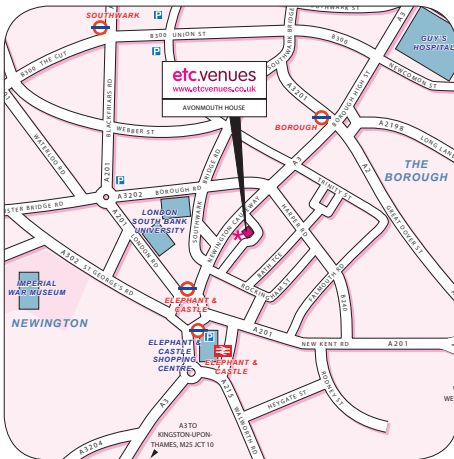

The etc.venues Portfolio

With nearly 20 years of experience and a portfolio of high quality venues in London and Birmingham, we are the UK's leading independent provider of dedicated training, conference and meeting space. All our venues are within easy access of rail, bus and tube links making us easy to find and simple to blend into your environmental policy.

Avonmouth House
6 Avonmouth Street
London
SE1 6NX

T: 020 7940 7370

E: avonmouth@etcvenues.co.uk

For up to the minute
information on all our venues,
location maps, floorplans,
capacities, photos and videos,
visit us at
www.etcvenues.co.uk

Tel: 020 7940 7370

etc.venues
www.etcvenues.co.uk