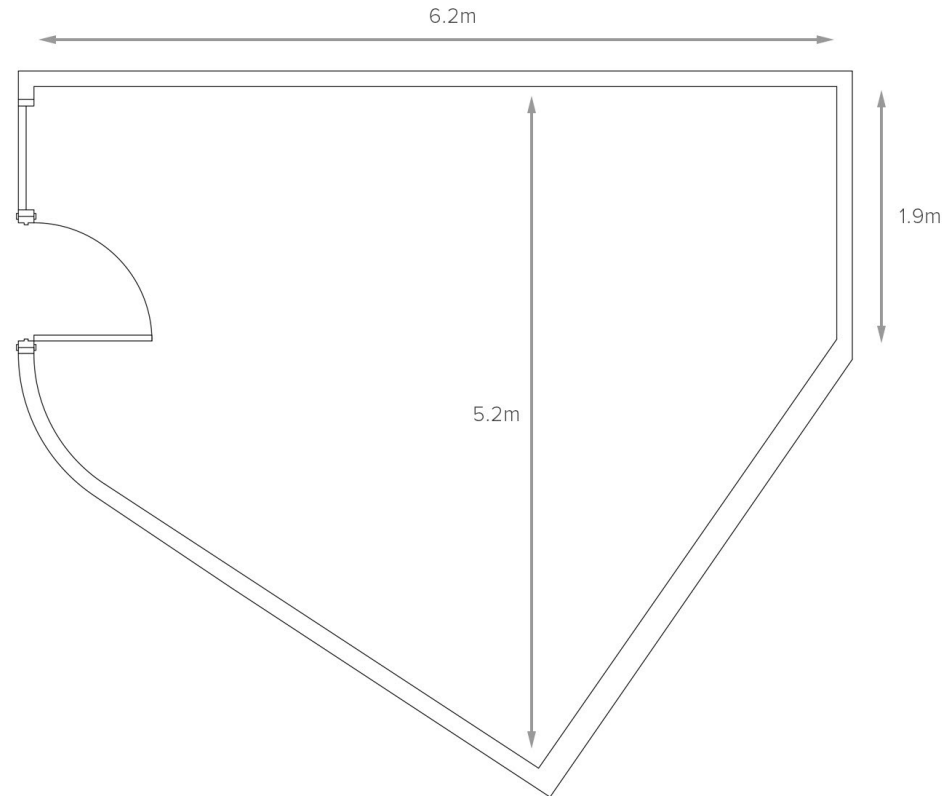

Touch Base

Dimensions

This intimate meeting room with LCD projector and screen is designed as an ideal speakers room adjacent to the Impressive Suite.

Touch Base

Boardroom Setup

This intimate meeting room with LCD projector and screen is designed as an ideal speakers room adjacent to the Impressive Suite.