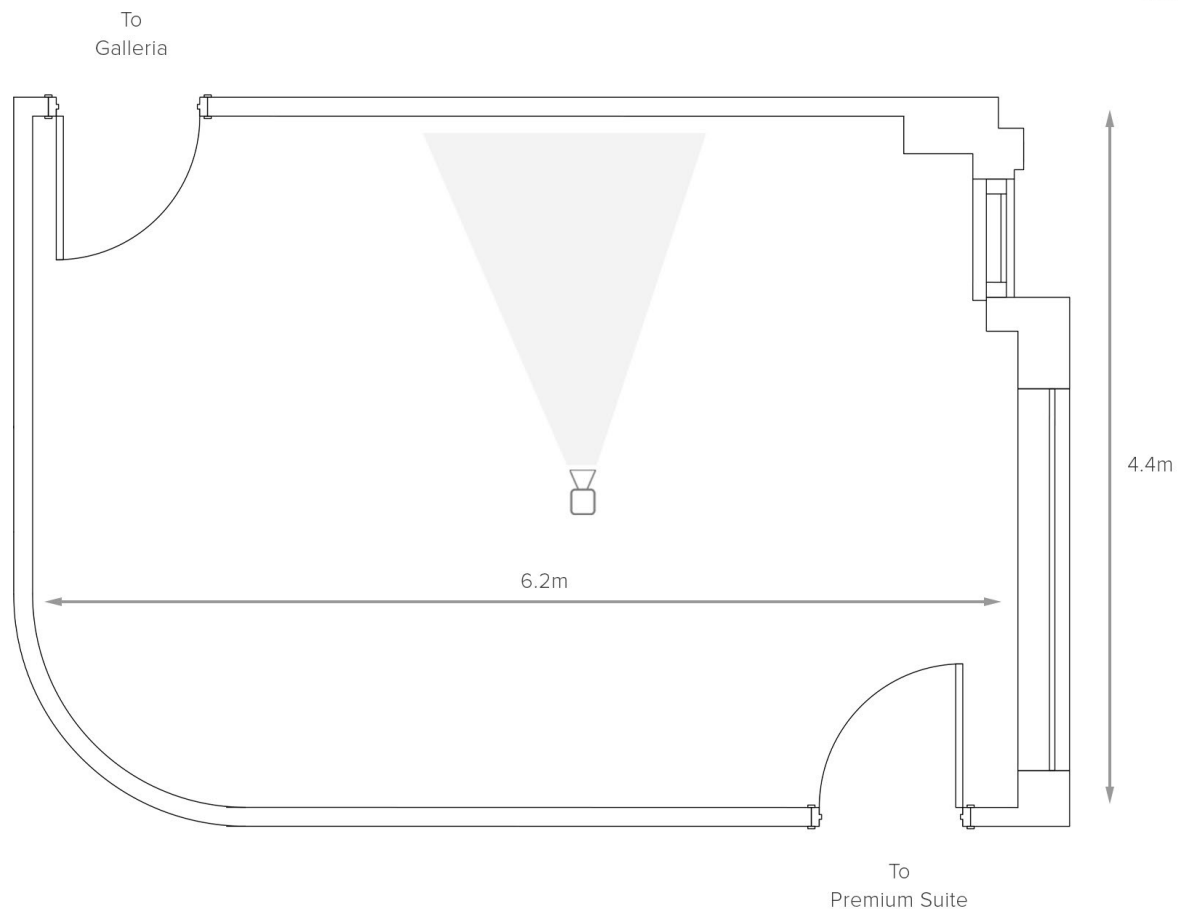

# Dedicated Dimensions

Adjacent to the Premium Suite, the room has direct access to both the Premium Suite and the Galleria. The room is perfectly positioned as a secluded speakers lounge, private catering space or additional syndicate room.

## Dedicated Theatre Setup

Adjacent to the Premium Suite, the room has direct access to both the Premium Suite and the Galleria. The room is perfectly positioned as a secluded speakers lounge, private catering space or additional syndicate room.

## Dedicated Boardroom Setup

Adjacent to the Premium Suite, the room has direct access to both the Premium Suite and the Galleria. The room is perfectly positioned as a secluded speakers lounge, private catering space or additional syndicate room.