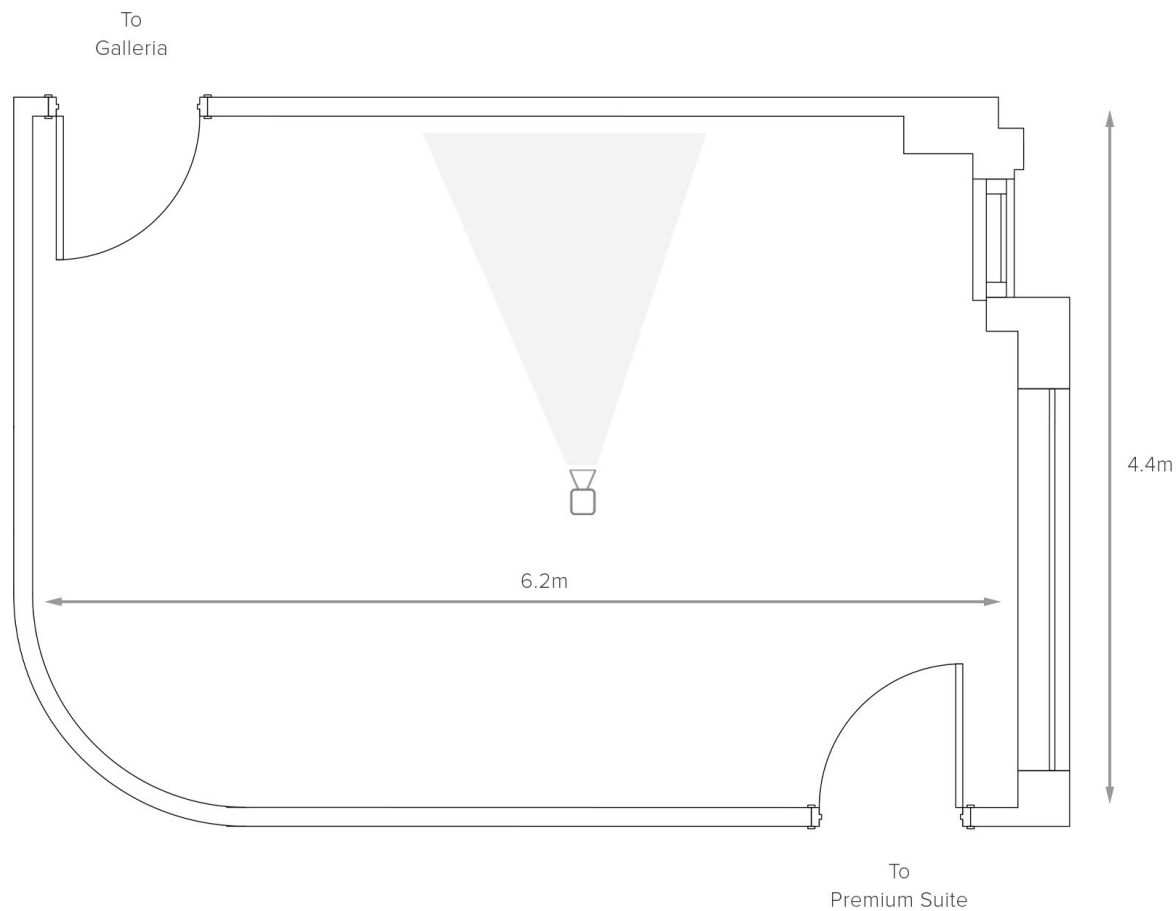

Dedicated Dimensions

Adjacent to the Premium Suite, the room has direct access to both the Premium Suite and the Galleria. The room is perfectly positioned as a secluded speakers lounge, private catering space or additional syndicate room.

Dedicated Theatre Setup

Adjacent to the Premium Suite, the room has direct access to both the Premium Suite and the Galleria. The room is perfectly positioned as a secluded speakers lounge, private catering space or additional syndicate room.

etc.venues
www.etcvenues.co.uk

DIMENSIONS

24
THEATRE

12
BOARDROOM

Dedicated Boardroom Setup

Adjacent to the Premium Suite, the room has direct access to both the Premium Suite and the Galleria. The room is perfectly positioned as a secluded speakers lounge, private catering space or additional syndicate room.