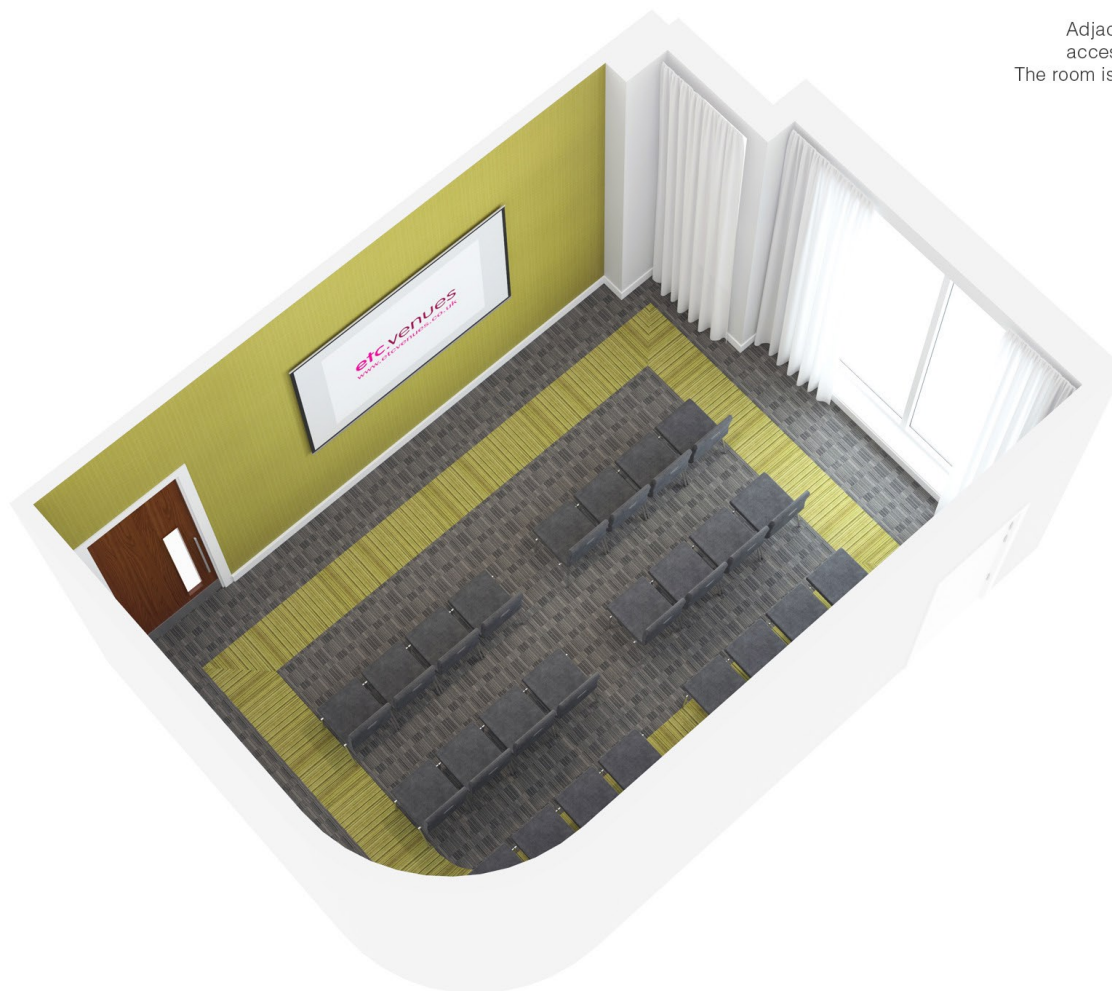

# Dedicated Dimensions

Adjacent to the Premium Suite, the room has direct access to both the Premium Suite and the Galleria. The room is perfectly positioned as a secluded speakers lounge, private catering space or additional syndicate room.

## Dedicated Theatre Setup

Adjacent to the Premium Suite, the room has direct access to both the Premium Suite and the Galleria. The room is perfectly positioned as a secluded speakers lounge, private catering space or additional syndicate room.

## Dedicated Boardroom Setup

Adjacent to the Premium Suite, the room has direct access to both the Premium Suite and the Galleria. The room is perfectly positioned as a secluded speakers lounge, private catering space or additional syndicate room.