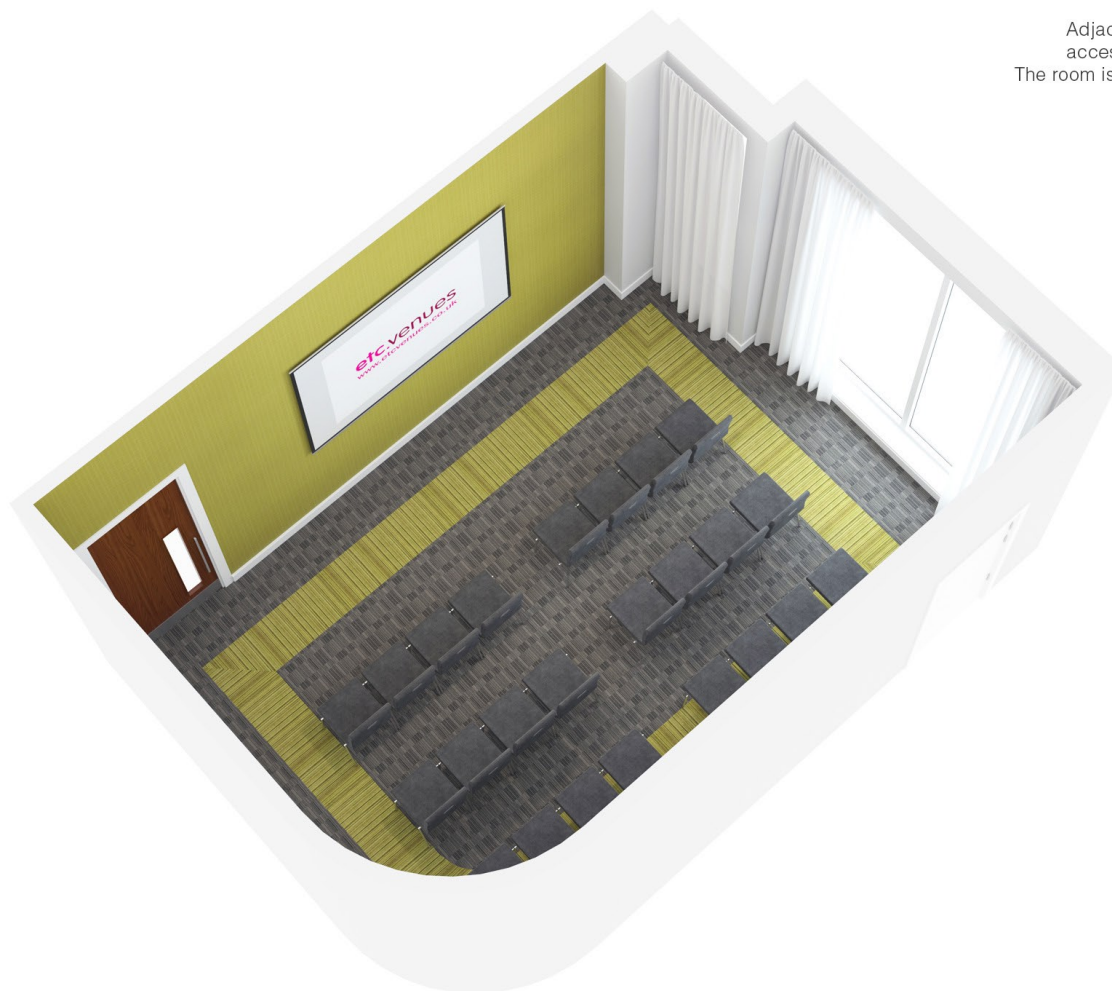

Dedicated Dimensions

Adjacent to the Premium Suite, the room has direct access to both the Premium Suite and the Galleria. The room is perfectly positioned as a secluded speakers lounge, private catering space or additional syndicate room.

Dedicated Theatre Setup

Adjacent to the Premium Suite, the room has direct access to both the Premium Suite and the Galleria. The room is perfectly positioned as a secluded speakers lounge, private catering space or additional syndicate room.

etc.venues
www.etcvenues.co.uk

DIMENSIONS

24
THEATRE

12
BOARDROOM

Dedicated Boardroom Setup

Adjacent to the Premium Suite, the room has direct access to both the Premium Suite and the Galleria. The room is perfectly positioned as a secluded speakers lounge, private catering space or additional syndicate room.