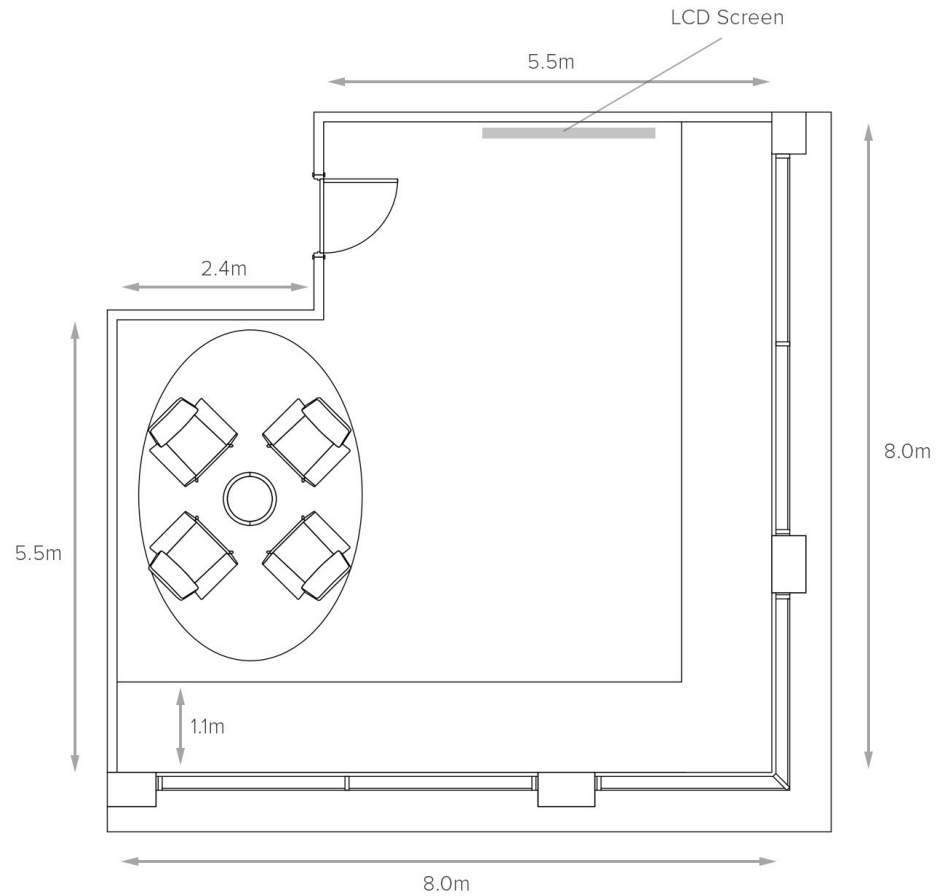

Admire

Dimensions

Admire offers a corner position, benefitting from extensive natural light. It is configured as a Boardroom layout also offering feature corner seating.

Admire

Boardroom Setup

Admire offers a corner position, benefitting from extensive natural light. It is configured as a Boardroom layout also offering feature corner seating.