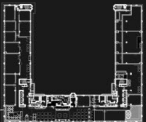

## Dimensions

Admire offers a corner position, benefitting from extensive natural light. It is configured as a Boardroom layout also offering feature corner seating.