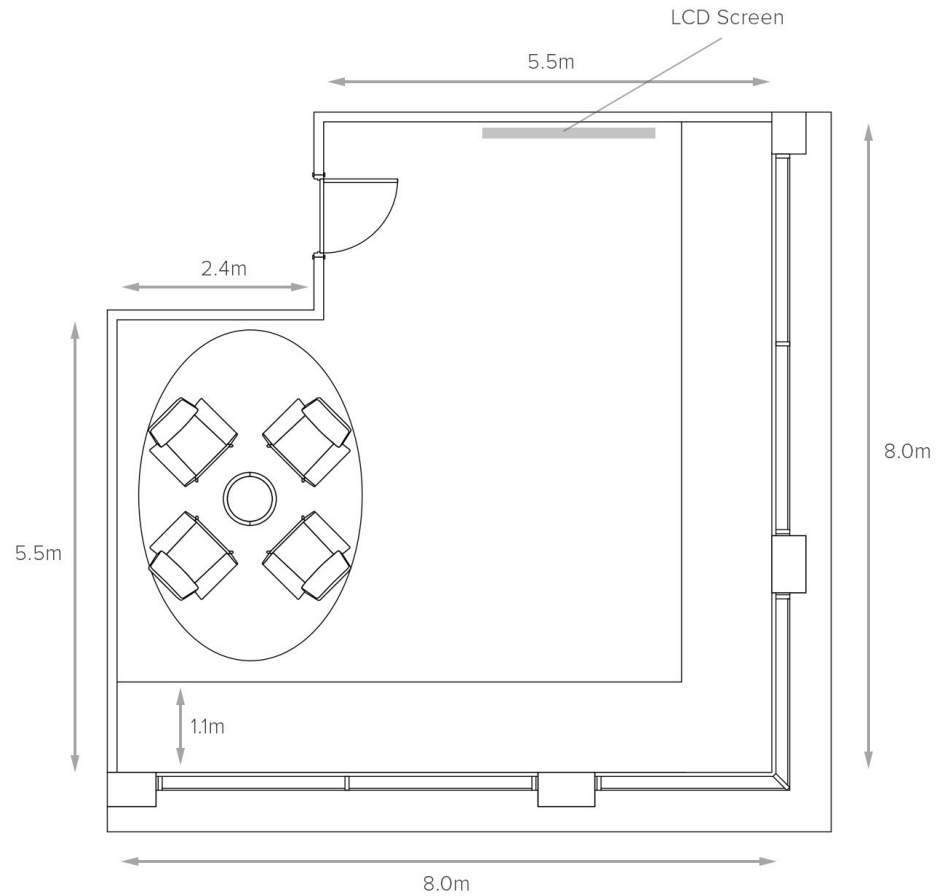

## Dimensions

Admire offers a corner position, benefitting from extensive natural light. It is configured as a Boardroom layout also offering feature corner seating.

## Boardroom Setup

Admire offers a corner position, benefitting from extensive natural light. It is configured as a Boardroom layout also offering feature corner seating.