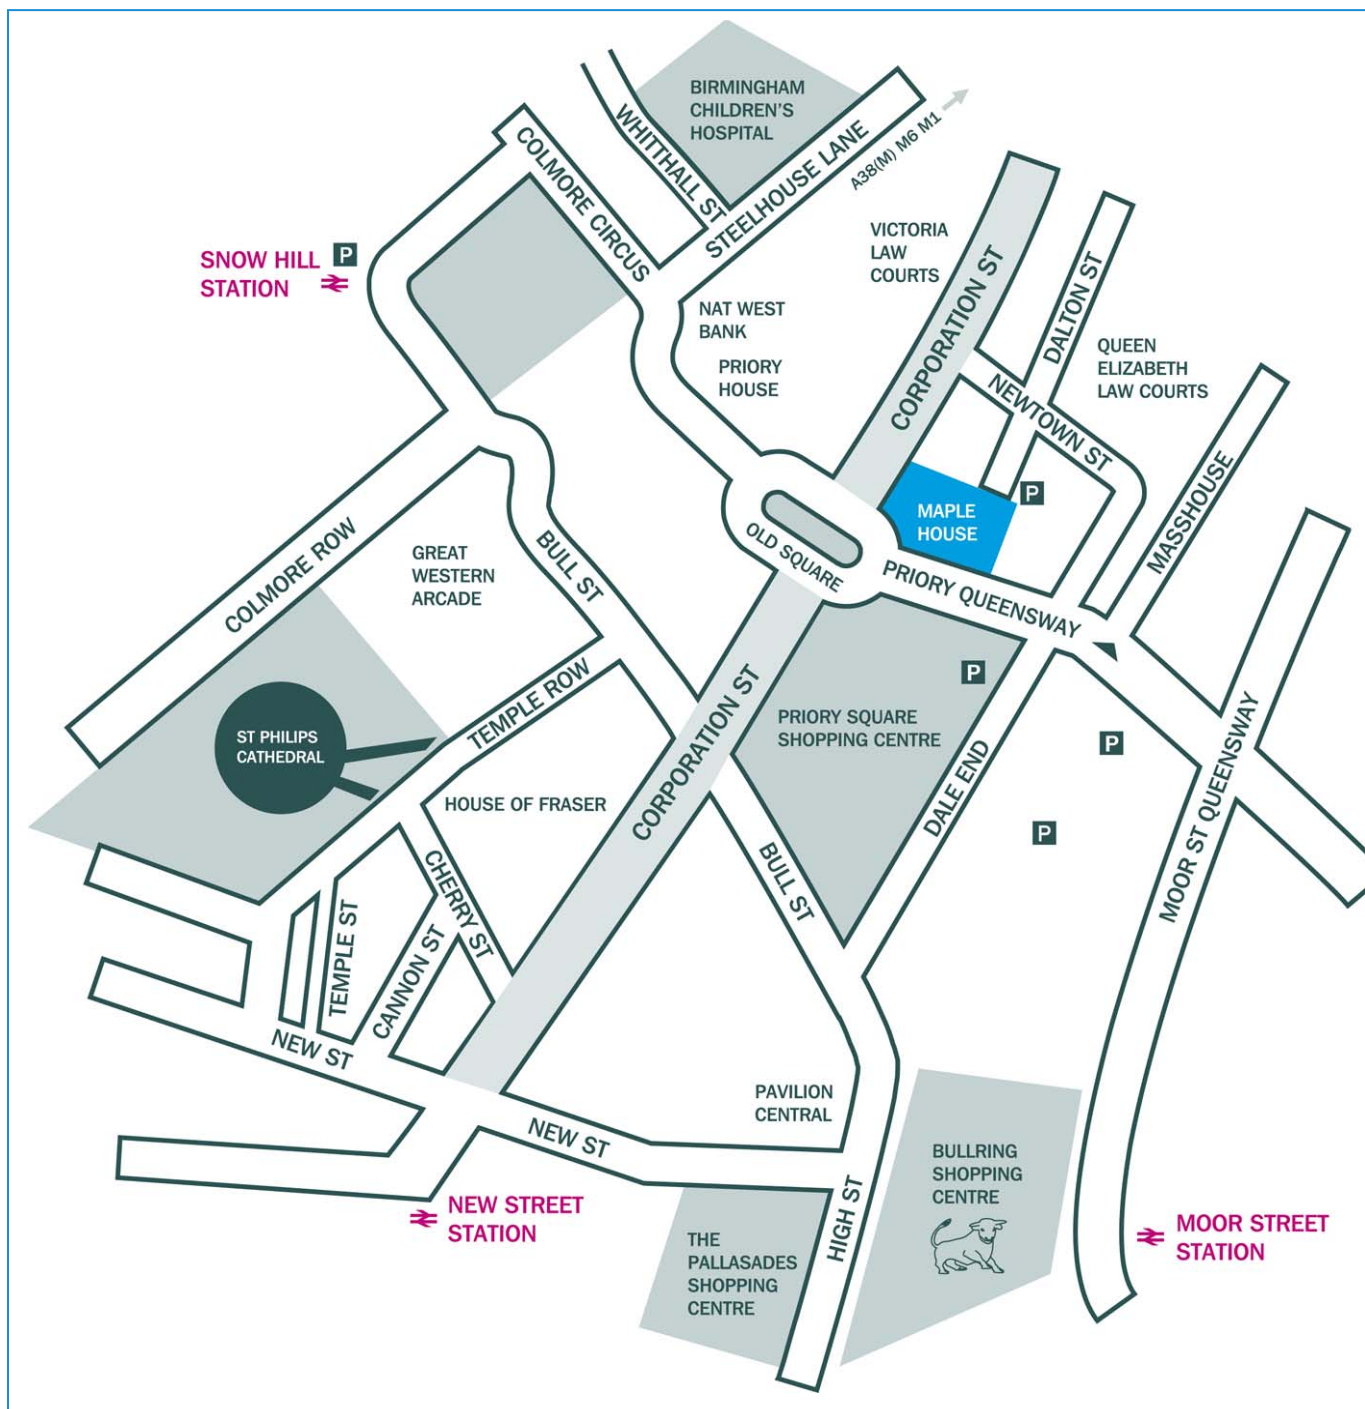

Location Map and Directions for Maple House

Maple House – etc.venues
150 Corporation Street
Birmingham
B4 6TB

Tel: 0121 212 8200
Fax: 0121 212 8201
Email: maple@etcvenues.co.uk