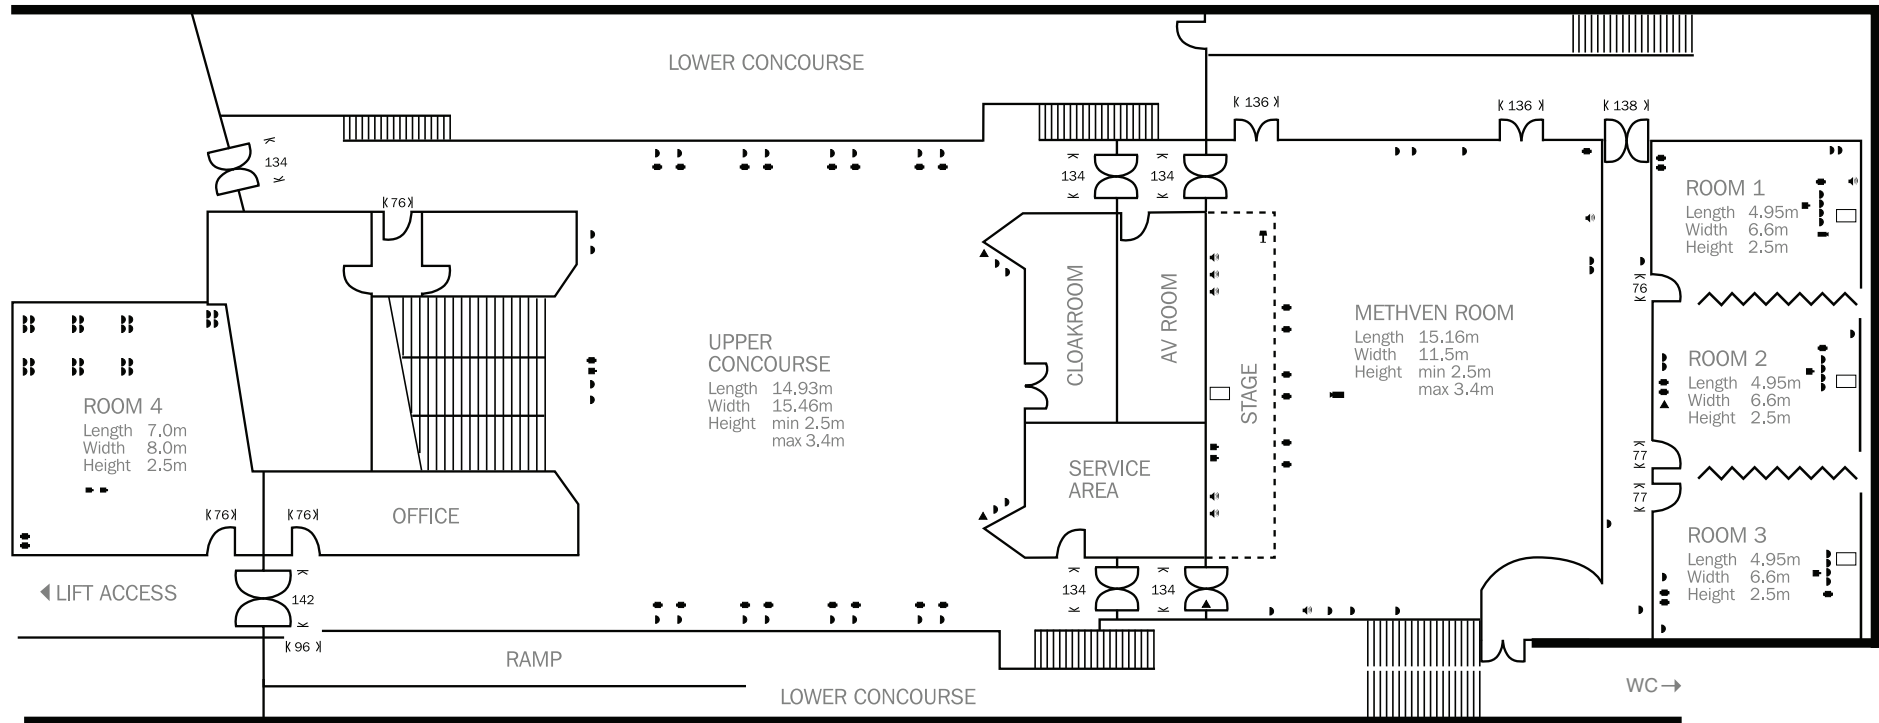

CBI Centre - 103 Oxford Street, London

Capacities

Rooms	Dimensions (m)	Theatre	Cabaret	U-shape	Classroom	Boardroom
Methven Room	15 x 11.7	200	96	45	90	60
Meeting Room 1	5 x 6.5	30	12	14	18	20
Meeting Room 2	5 x 6.5	30	12	14	18	20
Meeting Room 3	5 x 6.5	30	12	14	18	20
Meeting Room 4	3.9 x 6.6	50	24	22	32	24
Meeting Room Suite (1-3 combined)	15 x 6.5	80	36	34	36	42